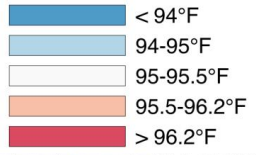

Shelby Lum, RTD

Richmond's Urban Heat Islands

Afternoon (3PM) Temperatures on July 13, 2017

EXTREME HEAT

Richmond's Urban Heat Islands

Afternoon (3PM) Temperatures on July 13, 2017

RAA AMBULANCE RESPONSES

HEAT EXPOSURE