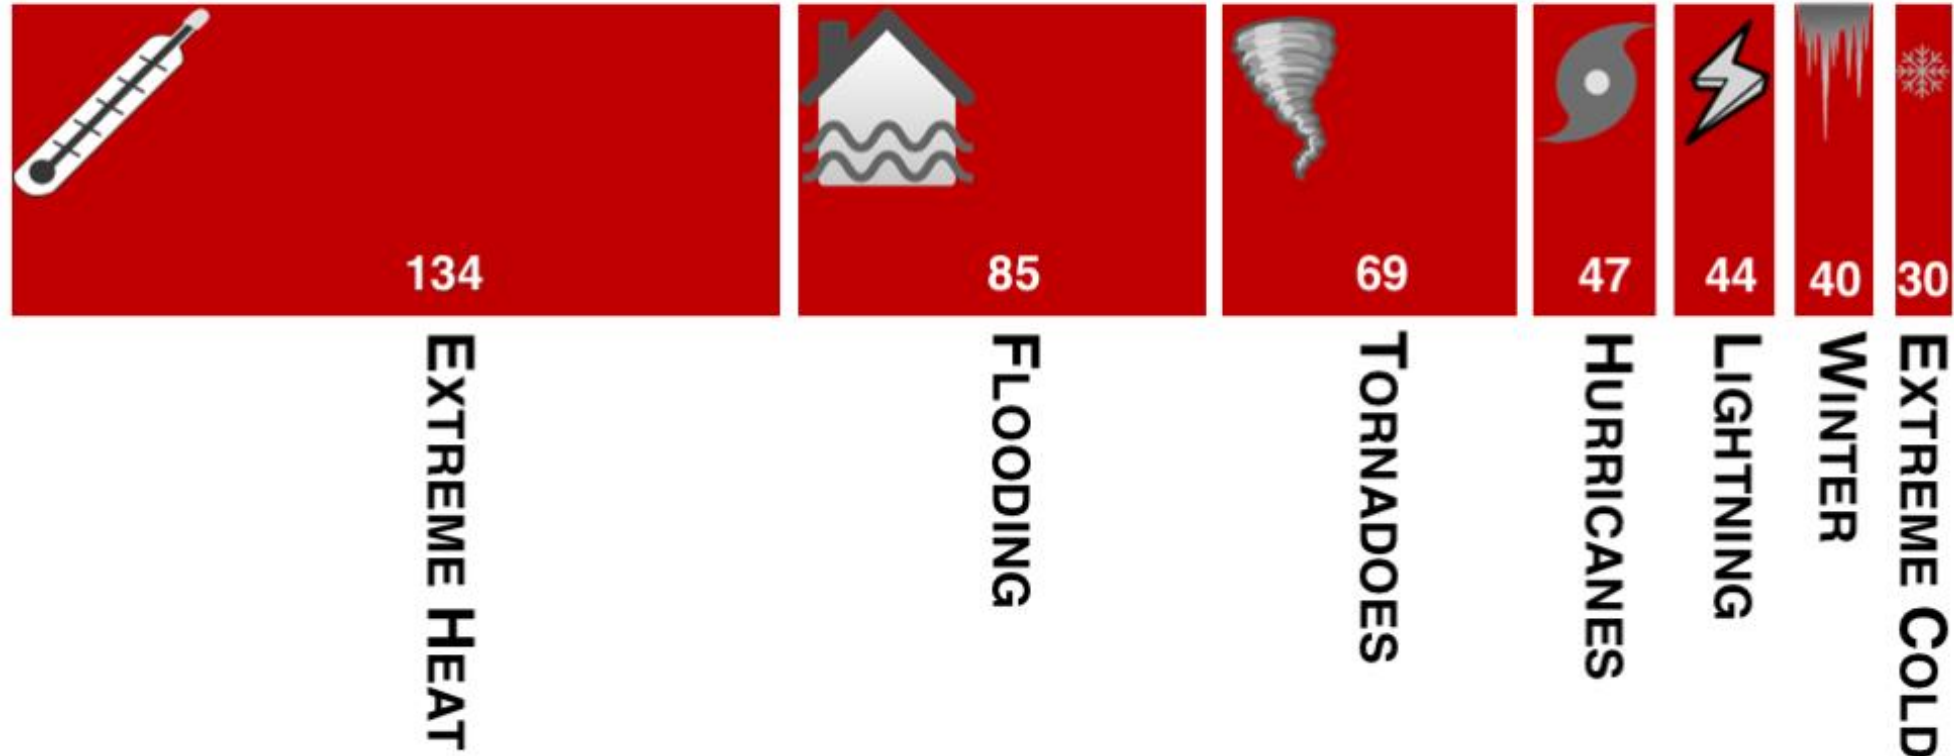

DEADLIEST WEATHER-RELATED HAZARDS

AVERAGE NUMBER OF PEOPLE KILLED PER YEAR (1988-2017)

Source: National Weather Service Office of Climate, Water, and Weather Services Natural Hazard Statistics

Walter Kale, Chicago Tribune