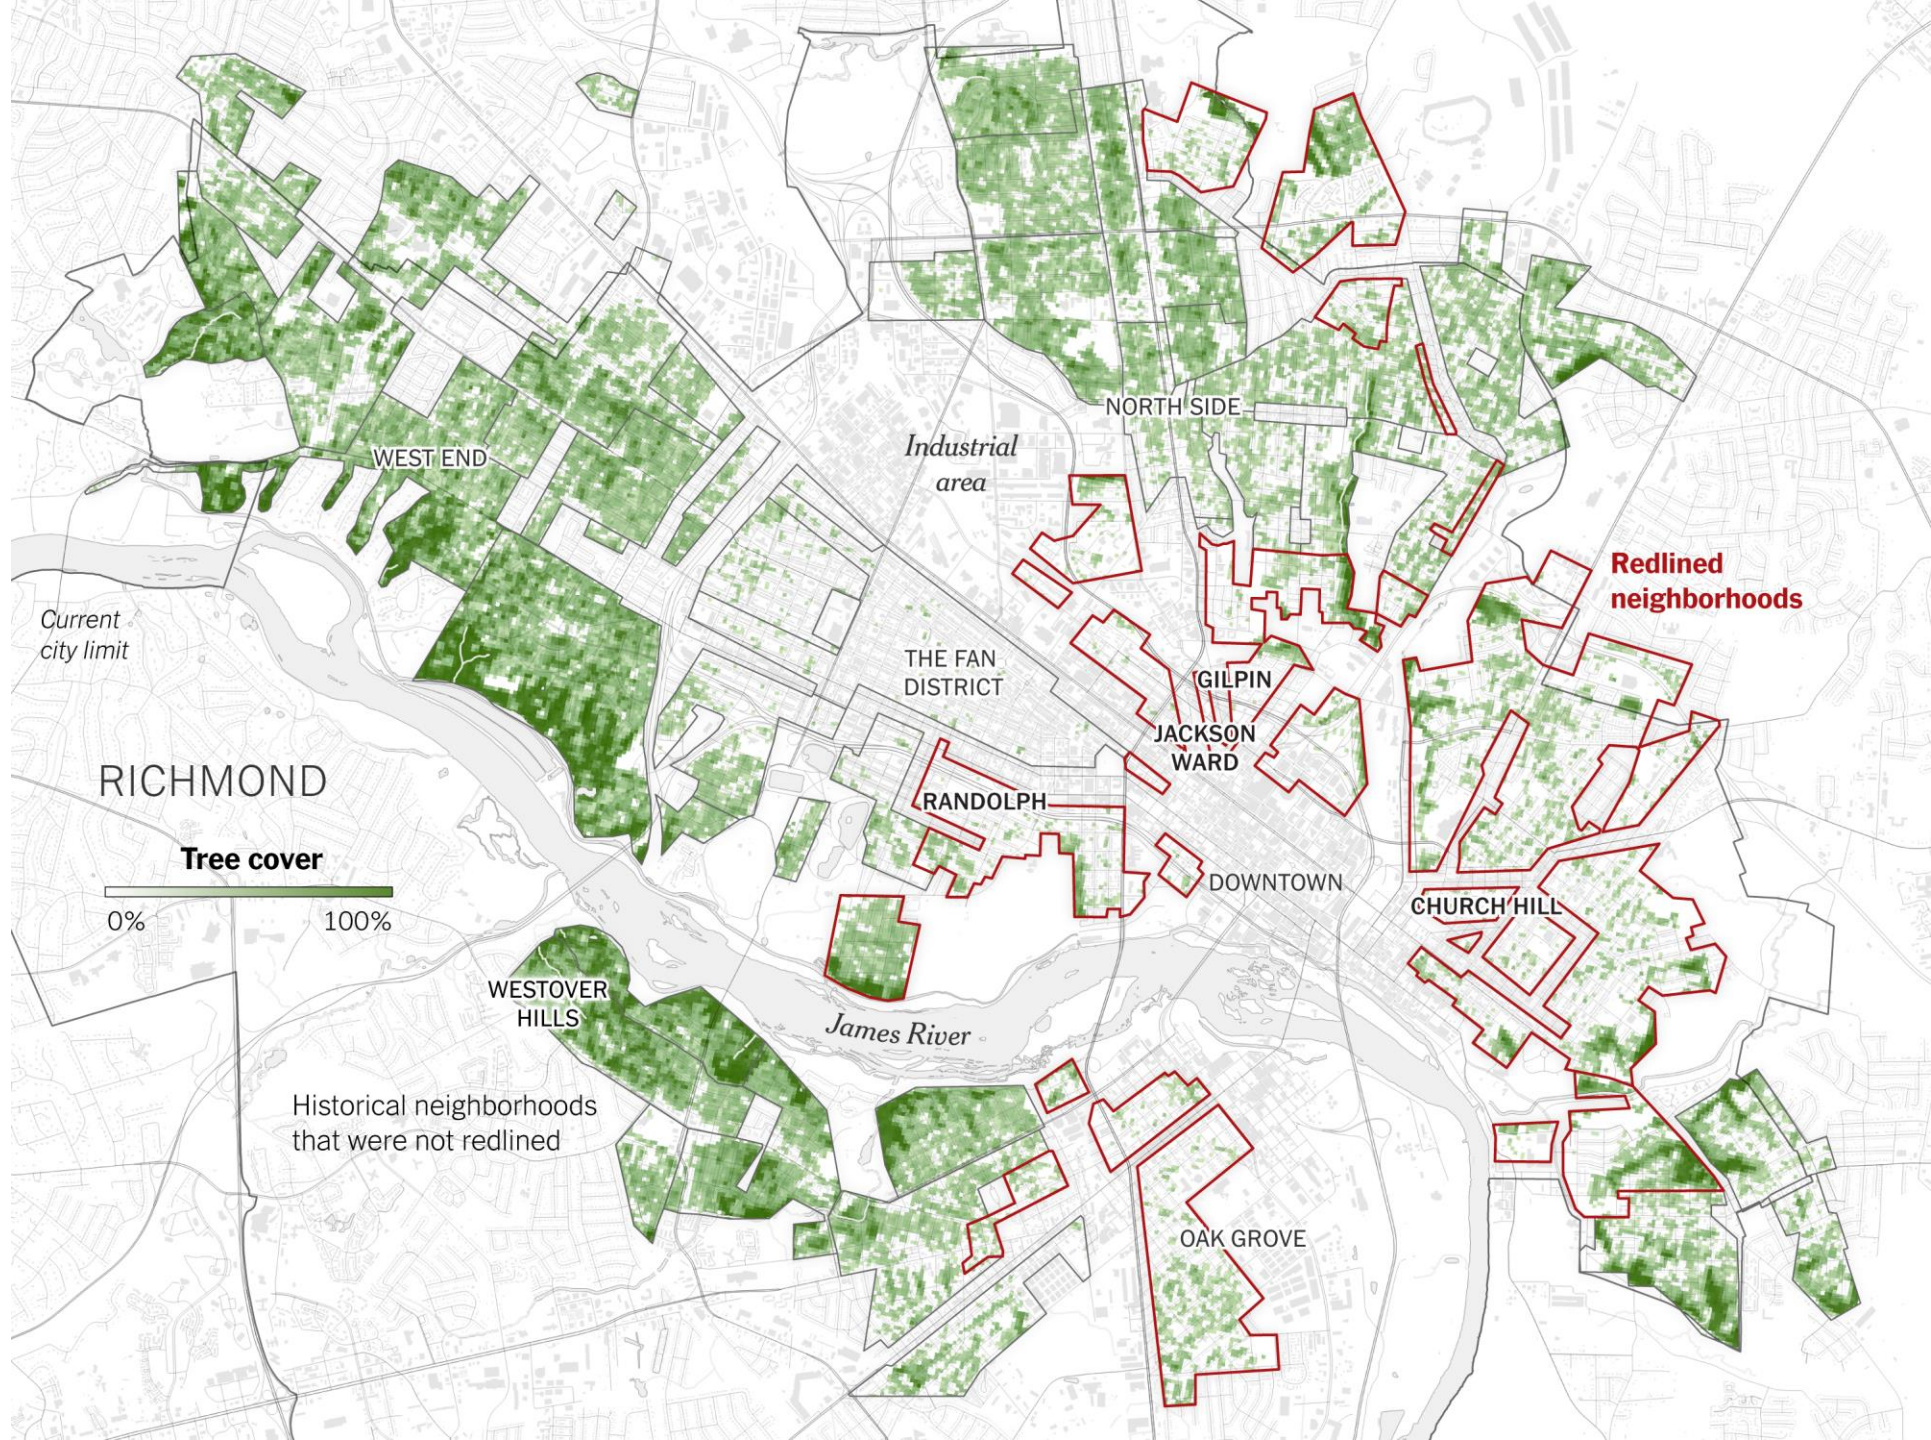

REDLINING MAP (1937)

Richmond's Urban Heat Islands

Afternoon (3PM) Temperatures on July 13, 2017

Hoffman et al., in prep

A B C D

Current city limit

RICHMOND

Tree cover

0% 100%

Historical neighborhoods that were not redlined

Industrial area

NORTH SIDE

Redlined neighborhoods

THE FAN DISTRICT

GILPIN

JACKSON WARD