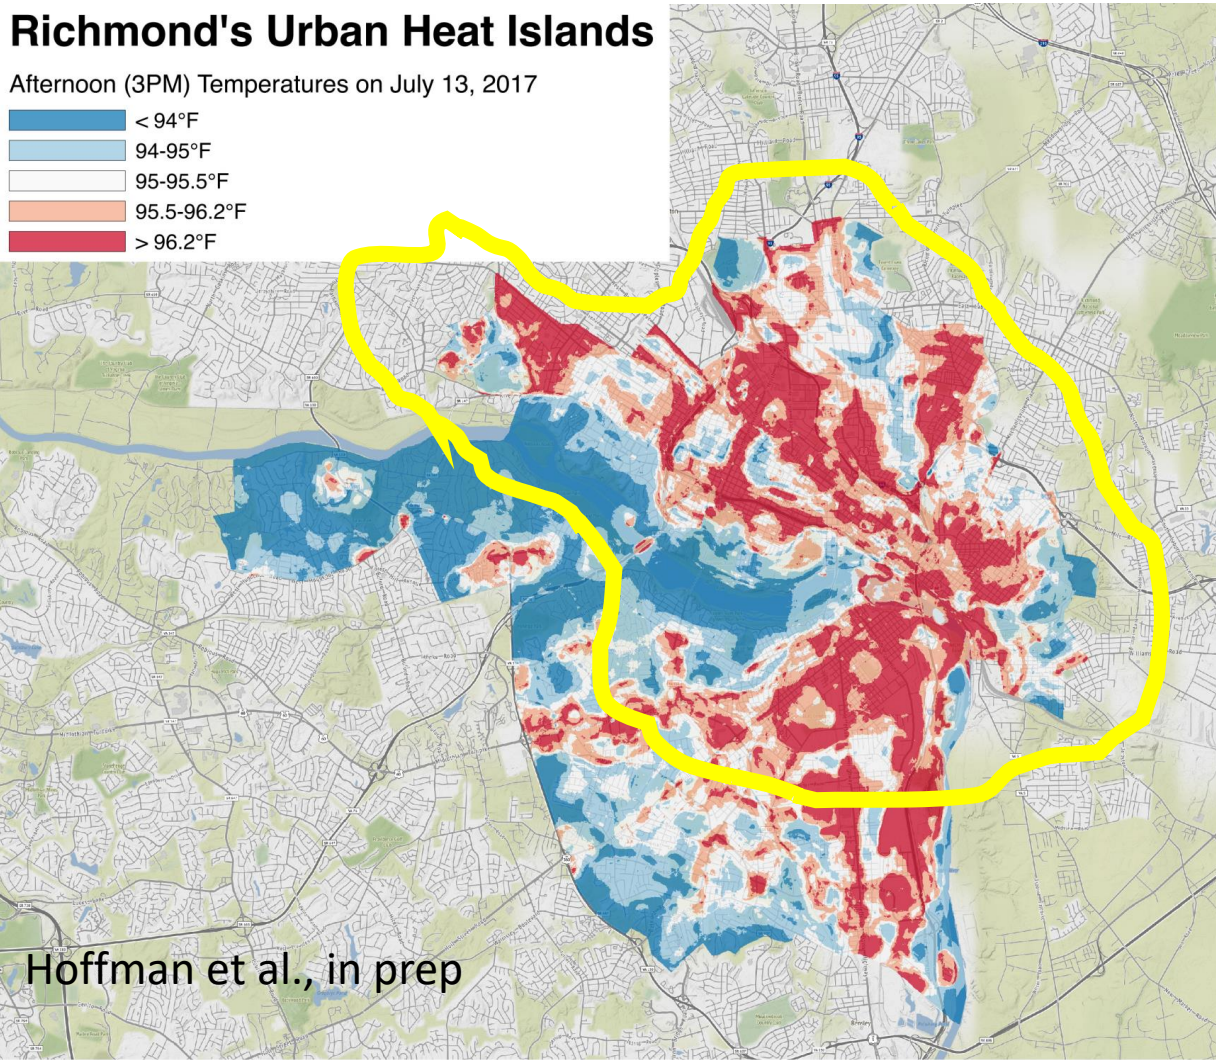

REDLINING MAP (1937)

Richmond's Urban Heat Islands

Afternoon (3PM) Temperatures on July 13, 2017

Hoffman et al., in prep

A B C D

Current city limit

RICHMOND

Tree cover