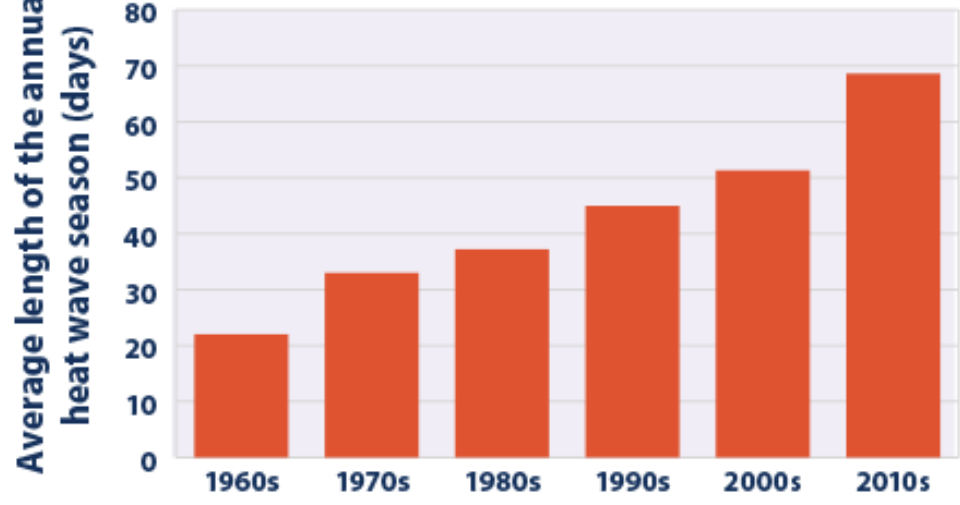

**Need to prepare for a:
hotter, wetter, sneezier and wheezier Virginia**

Heat Wave Frequency

Heat Wave Duration

Heat Wave Season

Heat Wave Intensity

Decade

Projected Change in Number of Days Over 95°F

Projected Difference from Historical Climate

DEADLIEST WEATHER-RELATED HAZARDS

AVERAGE NUMBER OF PEOPLE KILLED PER YEAR (1988-2017)

Source: National Weather Service Office of Climate, Water, and Weather Services Natural Hazard Statistics

Walter Kale, Chicago Tribune