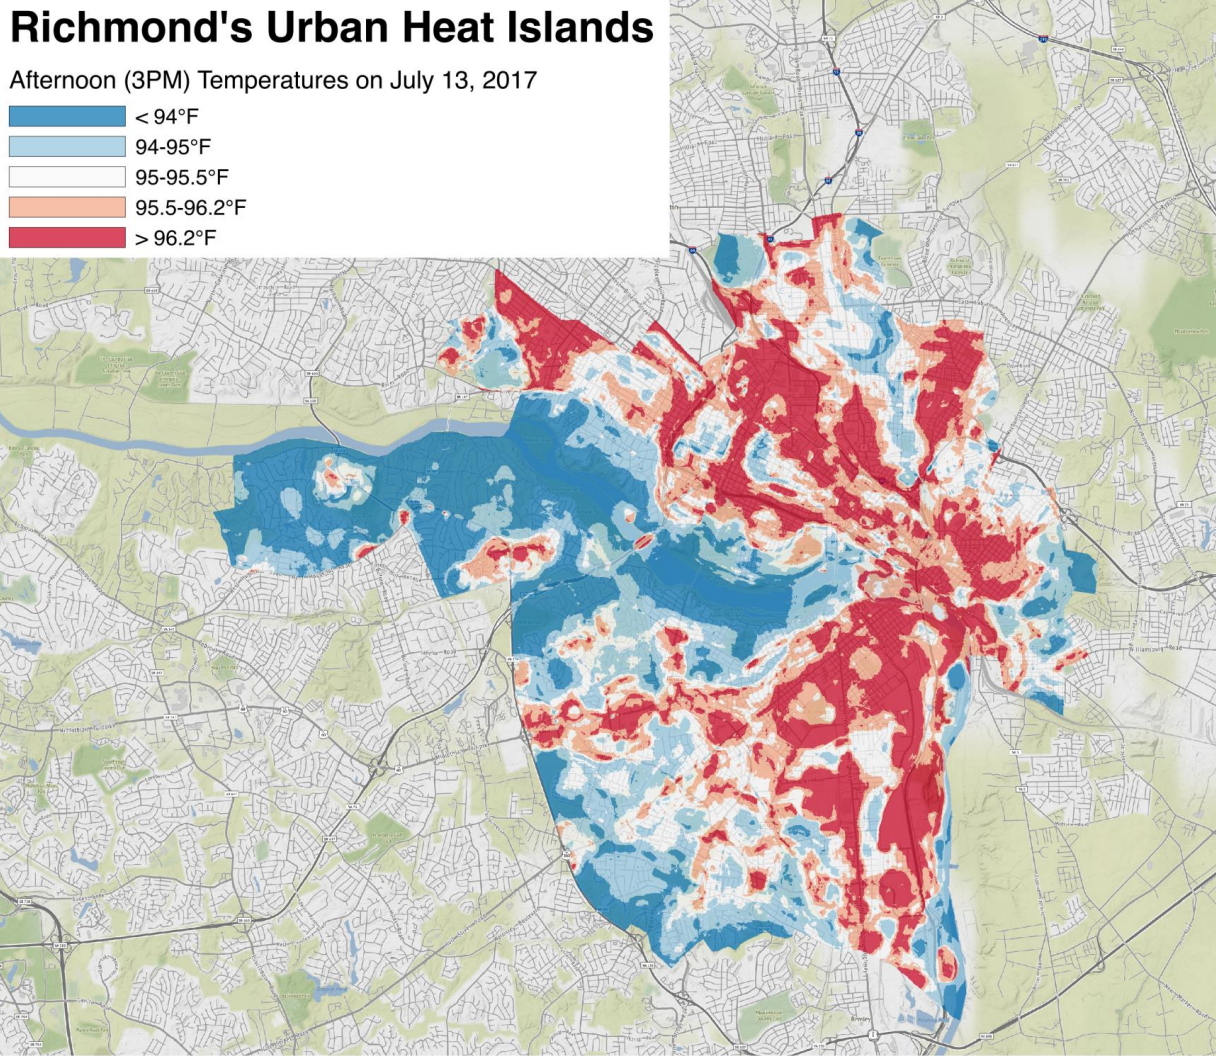

EXTREME HEAT

Richmond's Urban Heat Islands

Afternoon (3PM) Temperatures on July 13, 2017