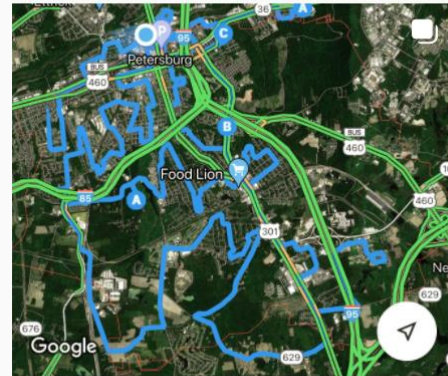

#VFICHeatWatch

Petersburg_Polygons & Routes
Routes Draft 1