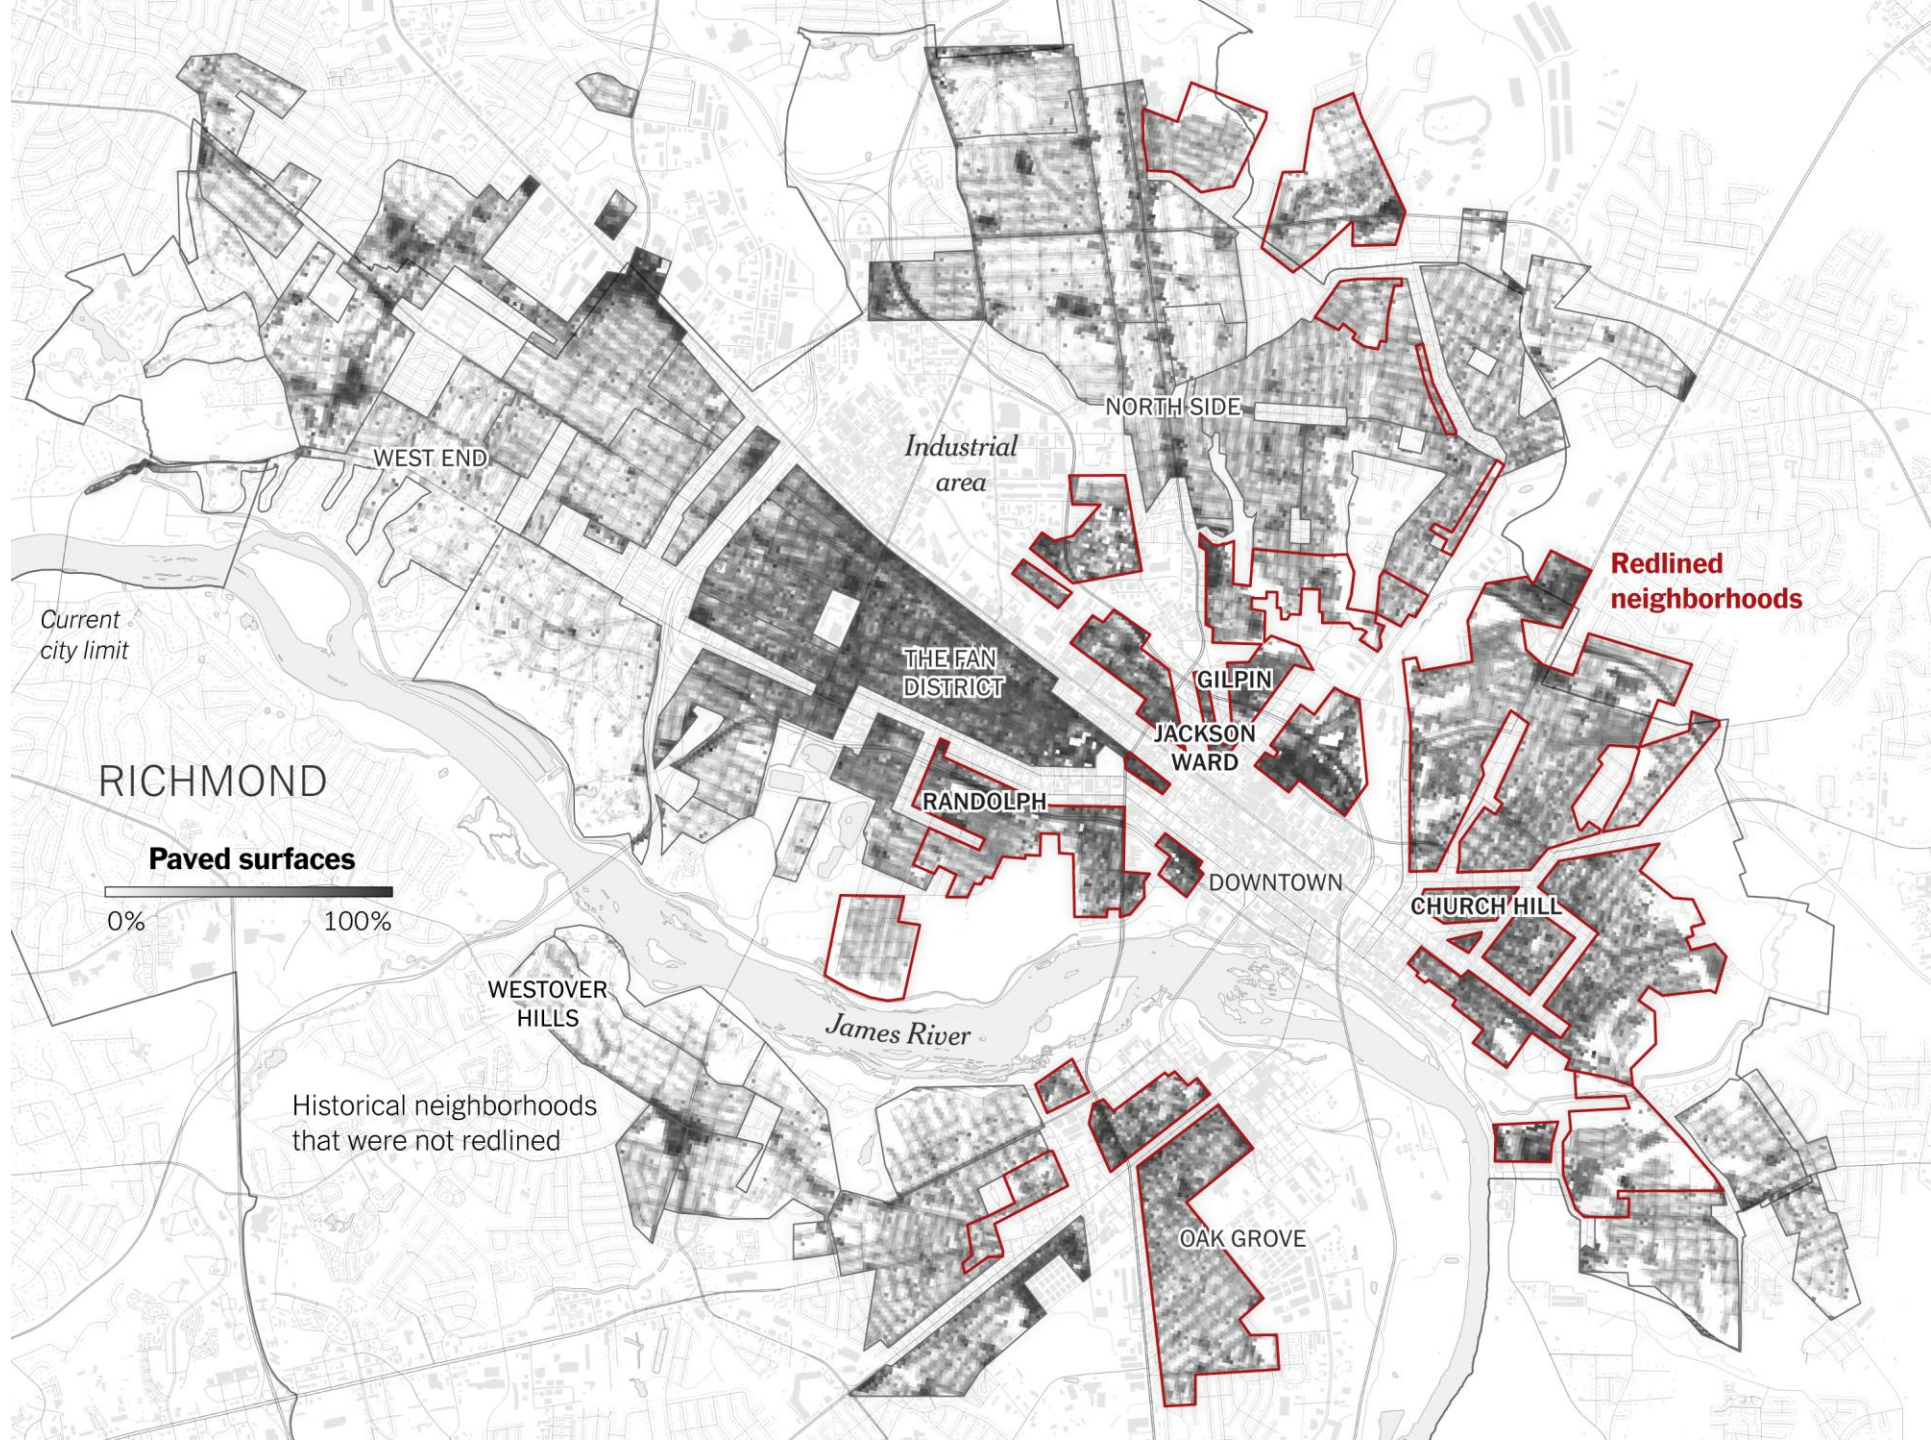

REDLINING MAP (1937)

Richmond's Urban Heat Islands

Afternoon (3PM) Temperatures on July 13, 2017

Hoffman et al., in prep

A B C D

Current city limit

RICHMOND

Tree cover

0% 100%

Historical neighborhoods that were not redlined

Industrial area

NORTH SIDE

Redlined neighborhoods

THE FAN DISTRICT

GILPIN

JACKSON WARD