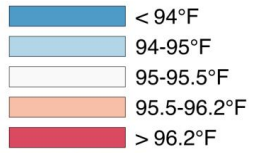

HEAT EXPOSURE

REDLINING MAP (1937)

Richmond's Urban Heat Islands

Afternoon (3PM) Temperatures on July 13, 2017

Hoffman et al., in prep