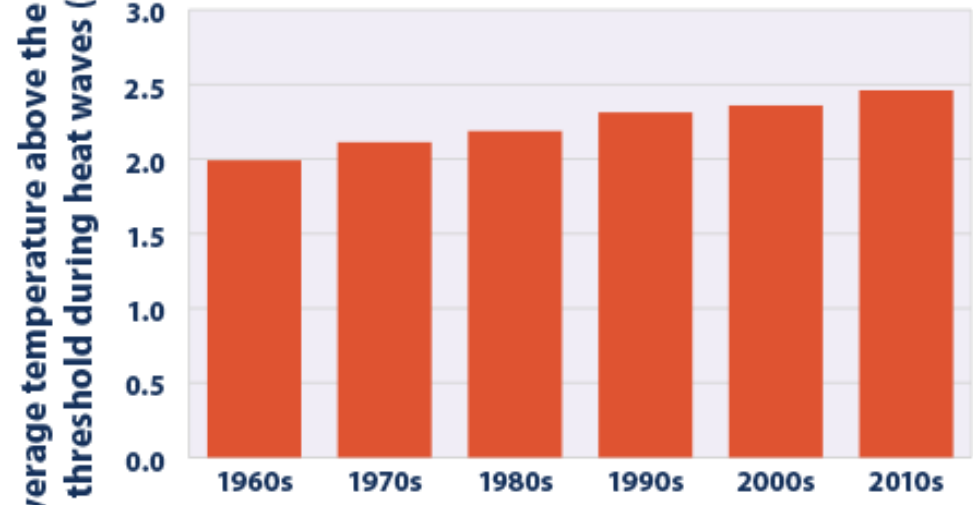

**Need to prepare for a:
hotter, wetter, sneezier and wheezier Virginia**

Heat Wave Frequency

Heat Wave Duration

Heat Wave Season

Heat Wave Intensity

Decade

Projected Change in Number of Days Over 95°F

Projected Difference from Historical Climate

DEADLIEST WEATHER-RELATED HAZARDS

AVERAGE NUMBER OF PEOPLE KILLED PER YEAR (1988-2017)

Source: National Weather Service Office of Climate, Water, and Weather Services Natural Hazard Statistics

Walter Kale, Chicago Tribune