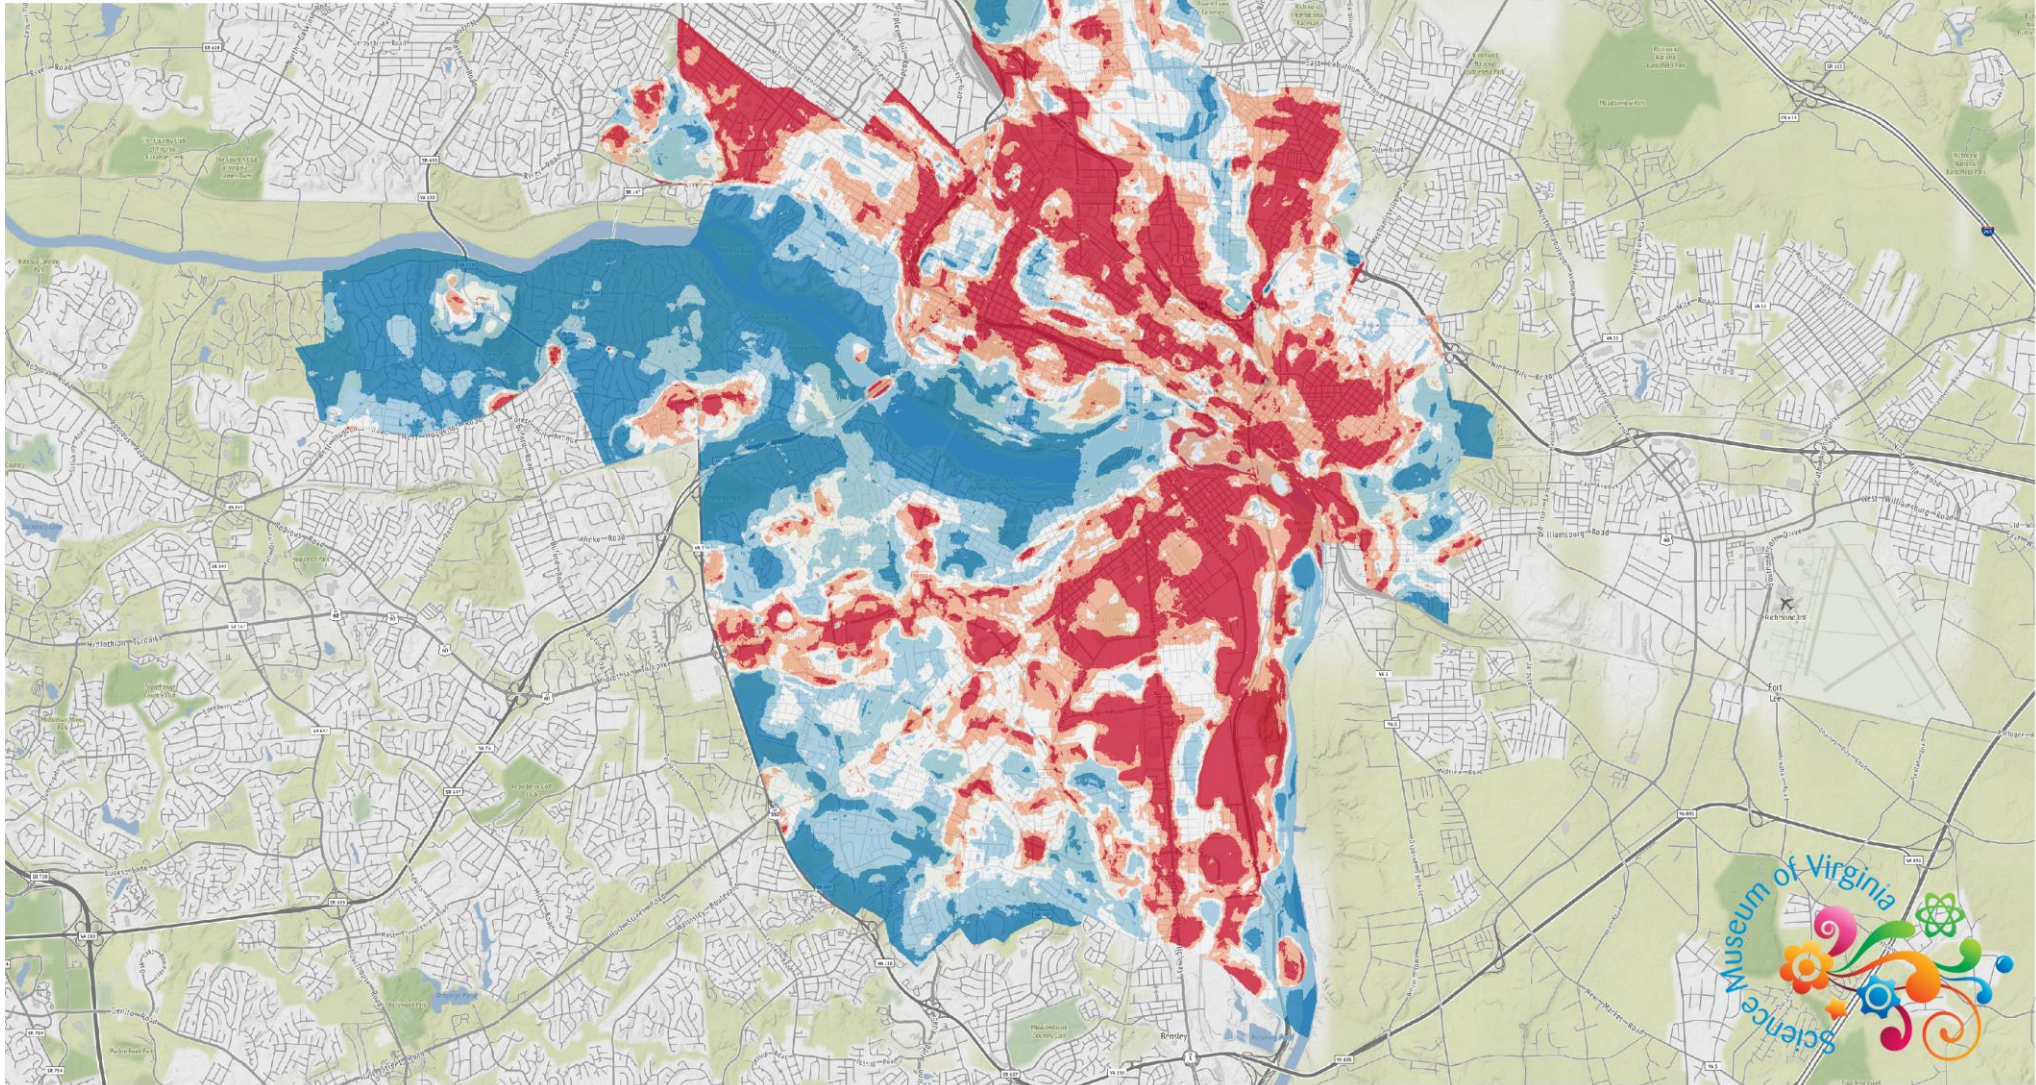

Richmond's Urban Heat Islands

Afternoon (3PM) Temperatures on July 13, 2017