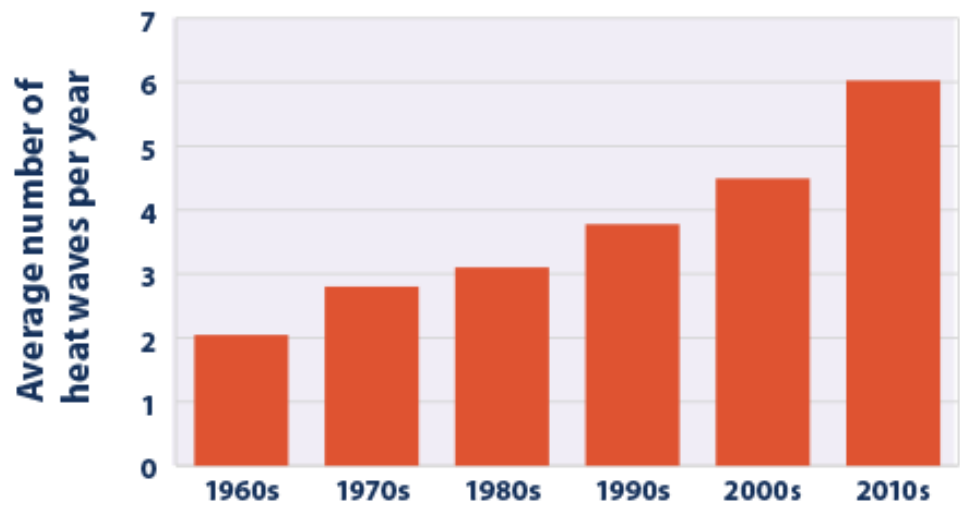

Heat Wave Frequency