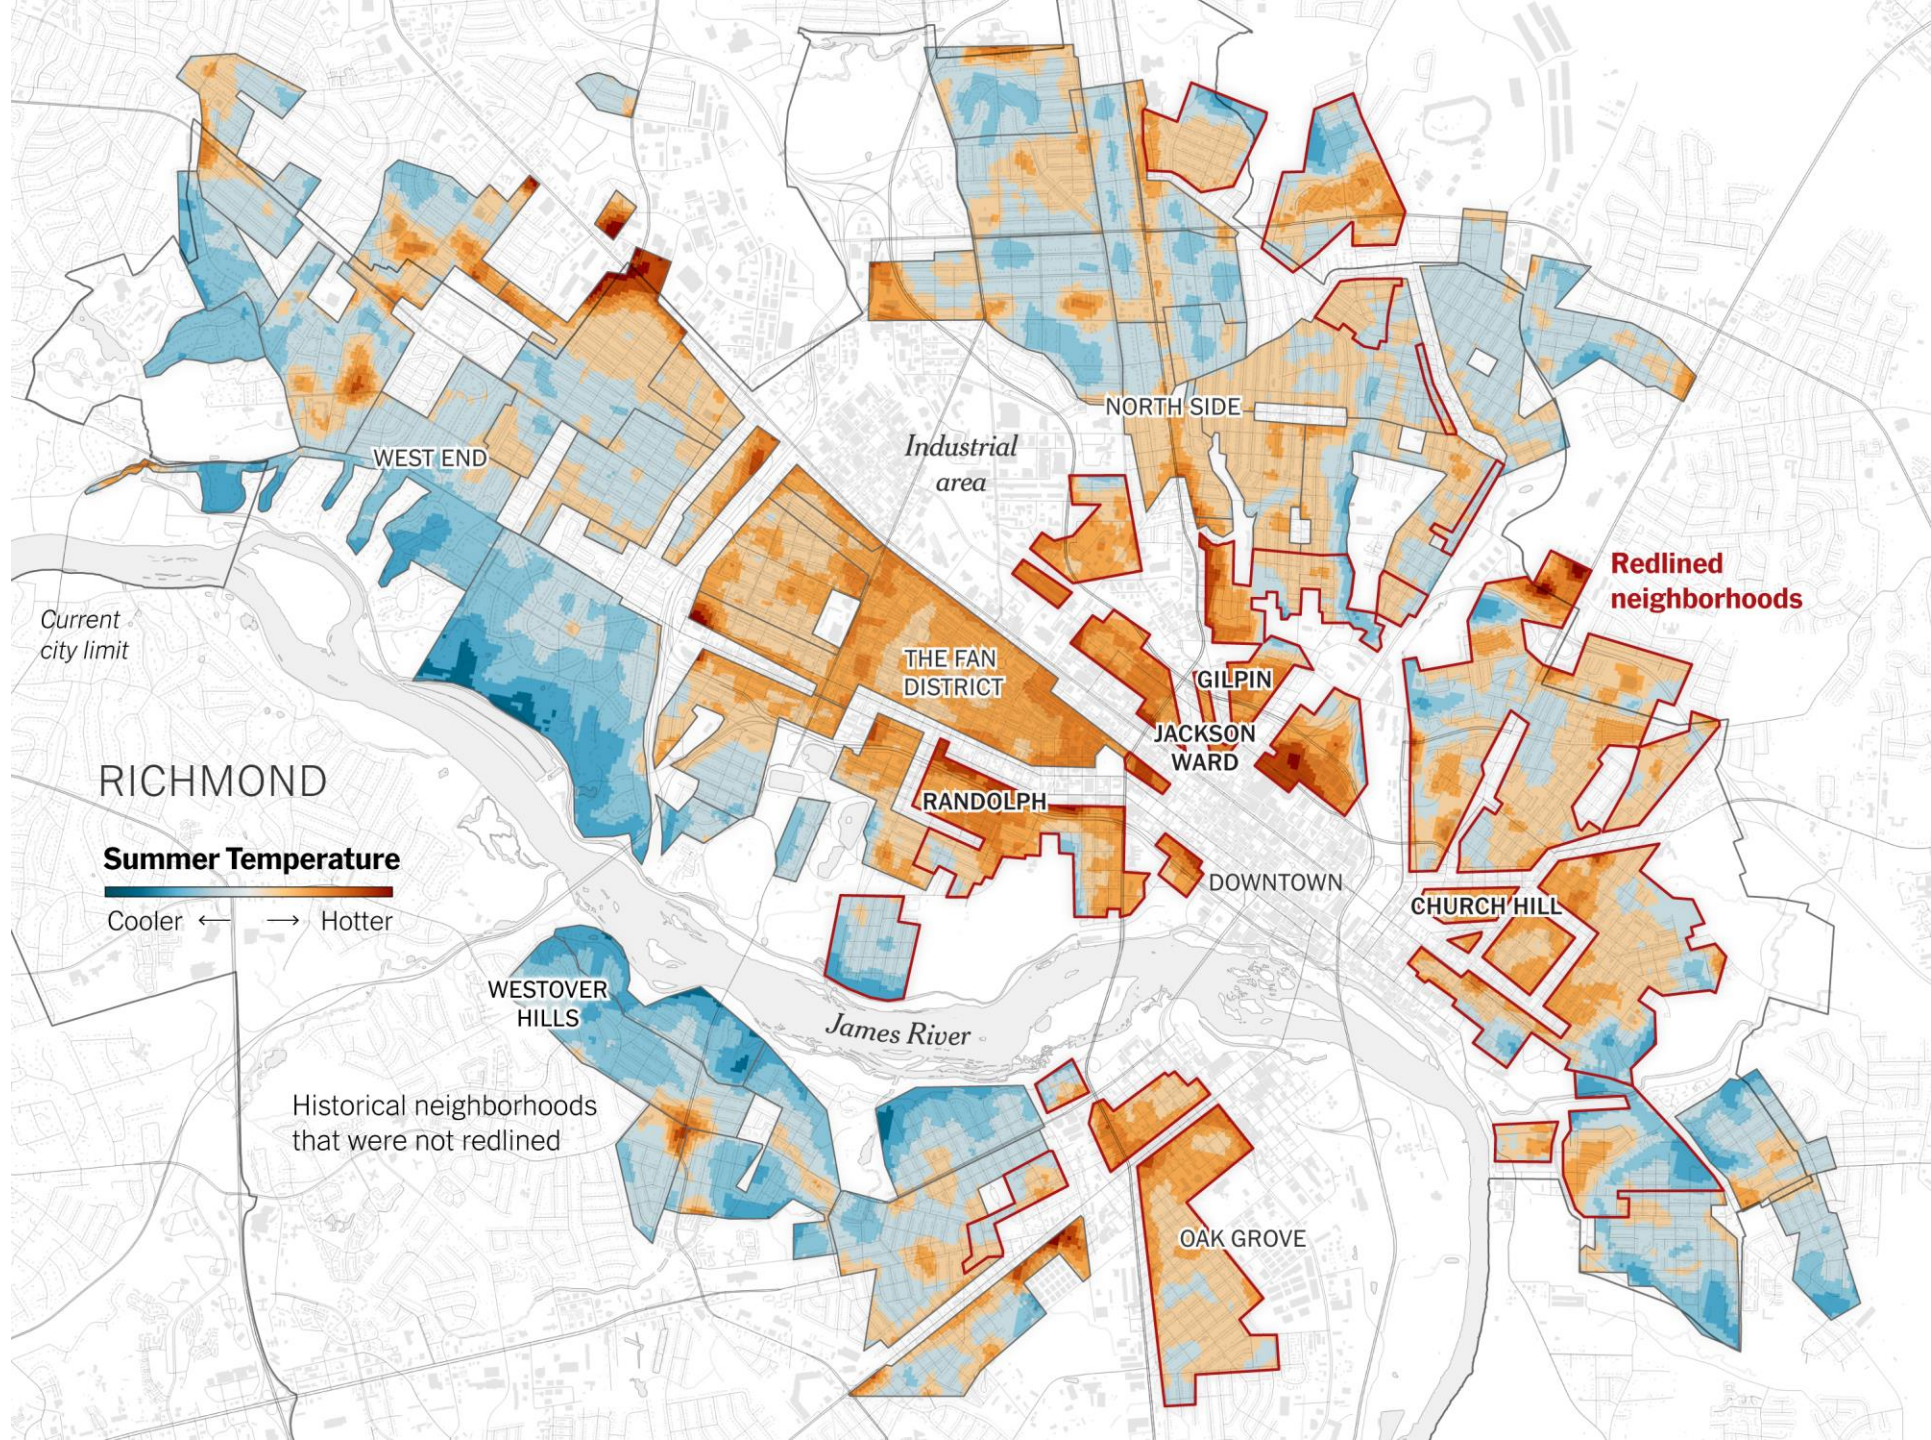

0% 100%

Historical neighborhoods that were not redlined

Industrial area

NORTH SIDE

Redlined neighborhoods

THE FAN DISTRICT

GILPIN

JACKSON WARD

RANDOLPH

DOWNTOWN

CHURCH HILL

WESTOVER HILLS

James River

OAK GROVE

NEWS 2019

What's Norfolk's hottest area? Scientists to record temps on scorching Saturday