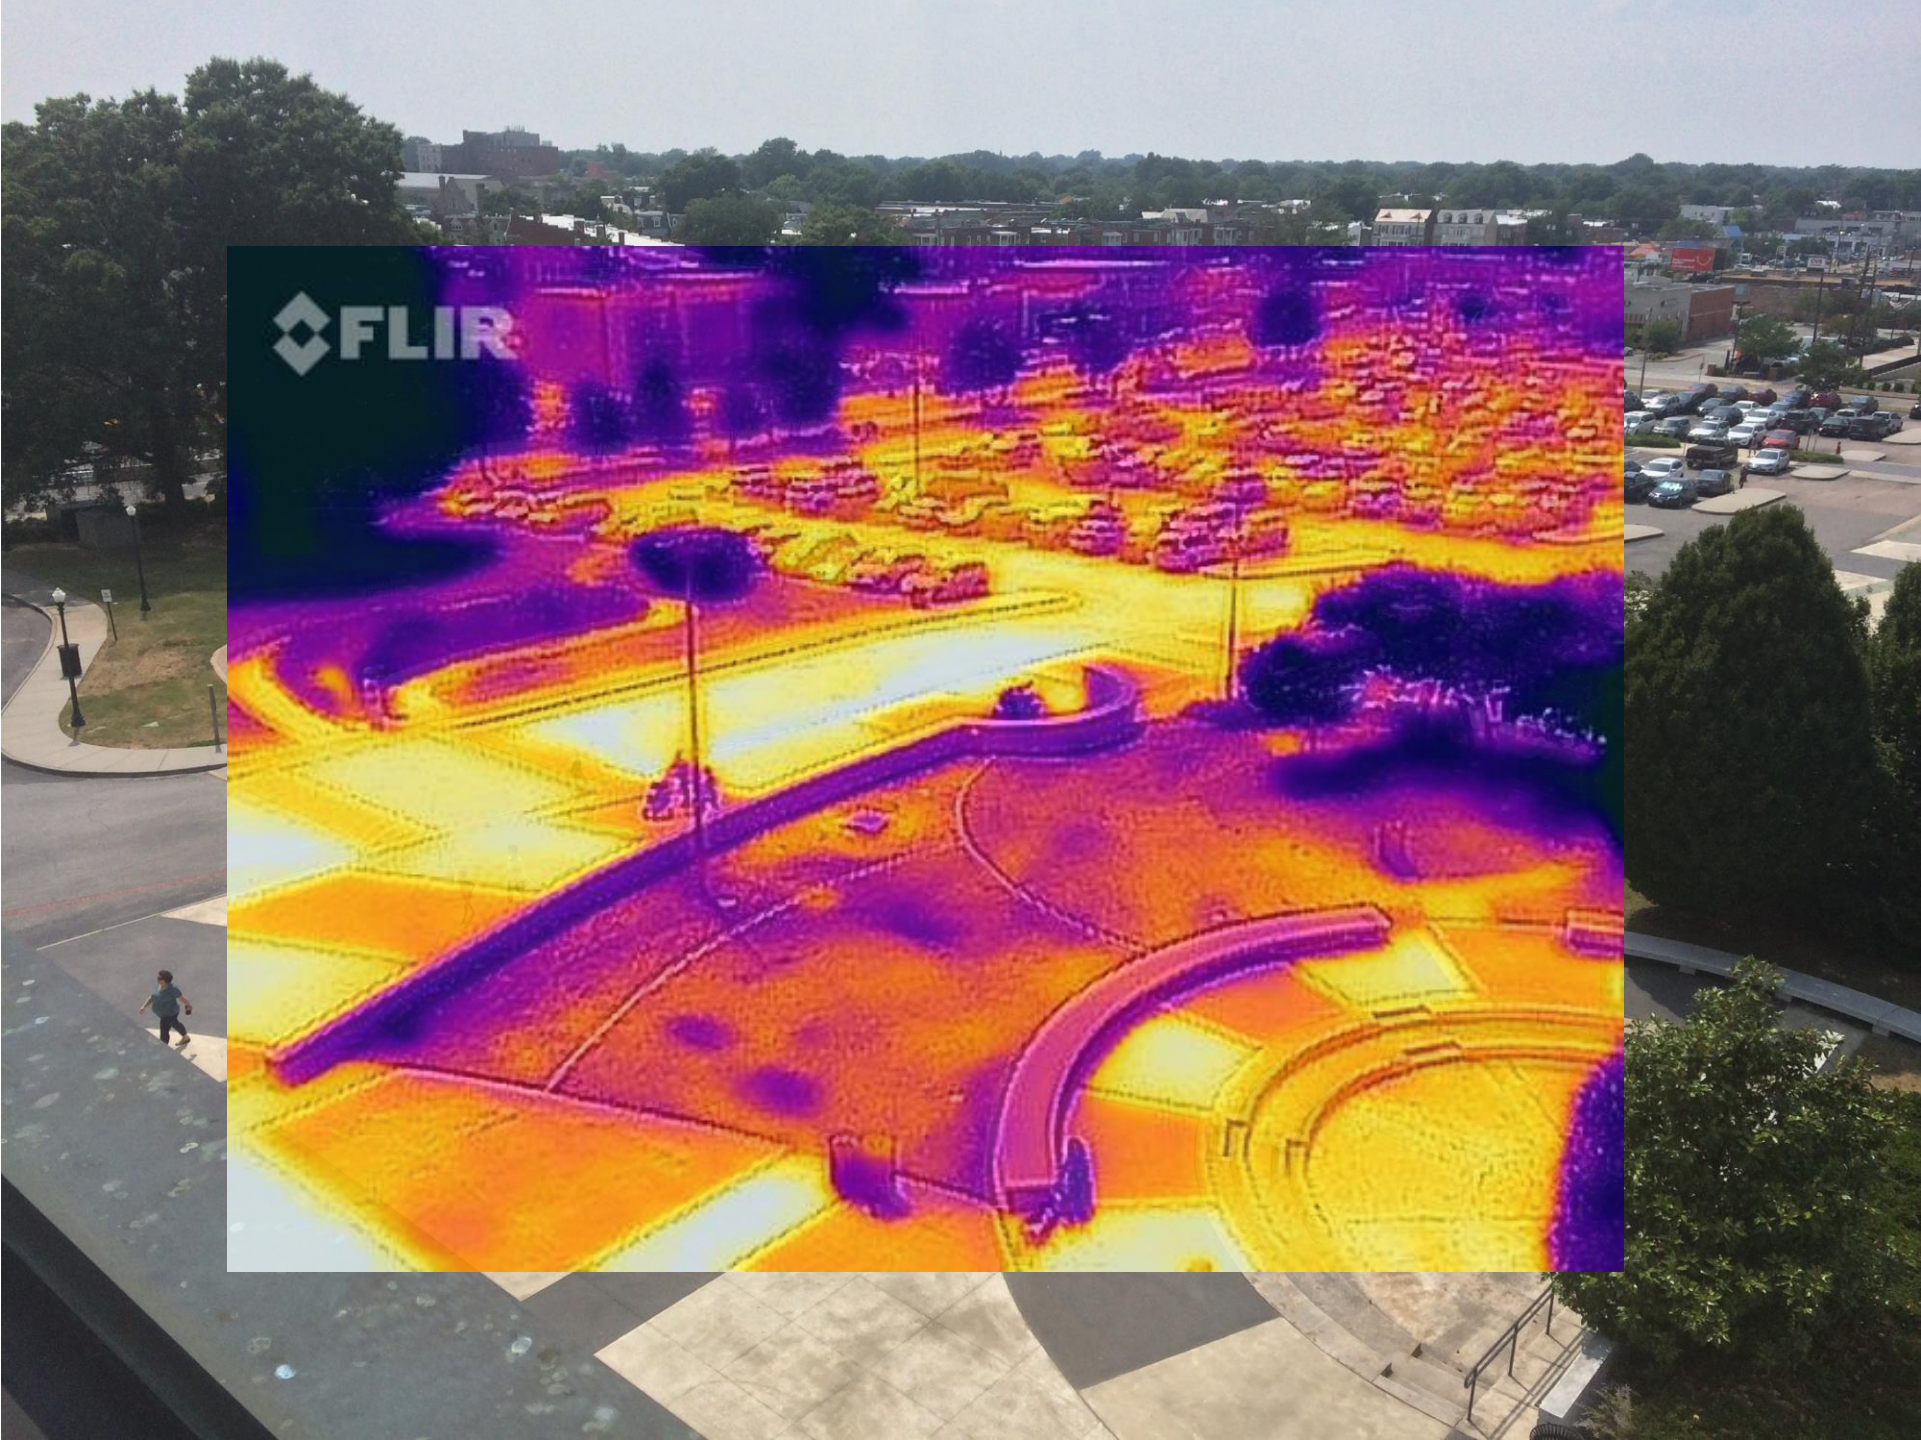

DEADLIEST WEATHER-RELATED HAZARDS

AVERAGE NUMBER OF PEOPLE KILLED PER YEAR (1988-2017)

Source: National Weather Service Office of Climate, Water, and Weather Services Natural Hazard Statistics

Walter Kale, Chicago Tribune