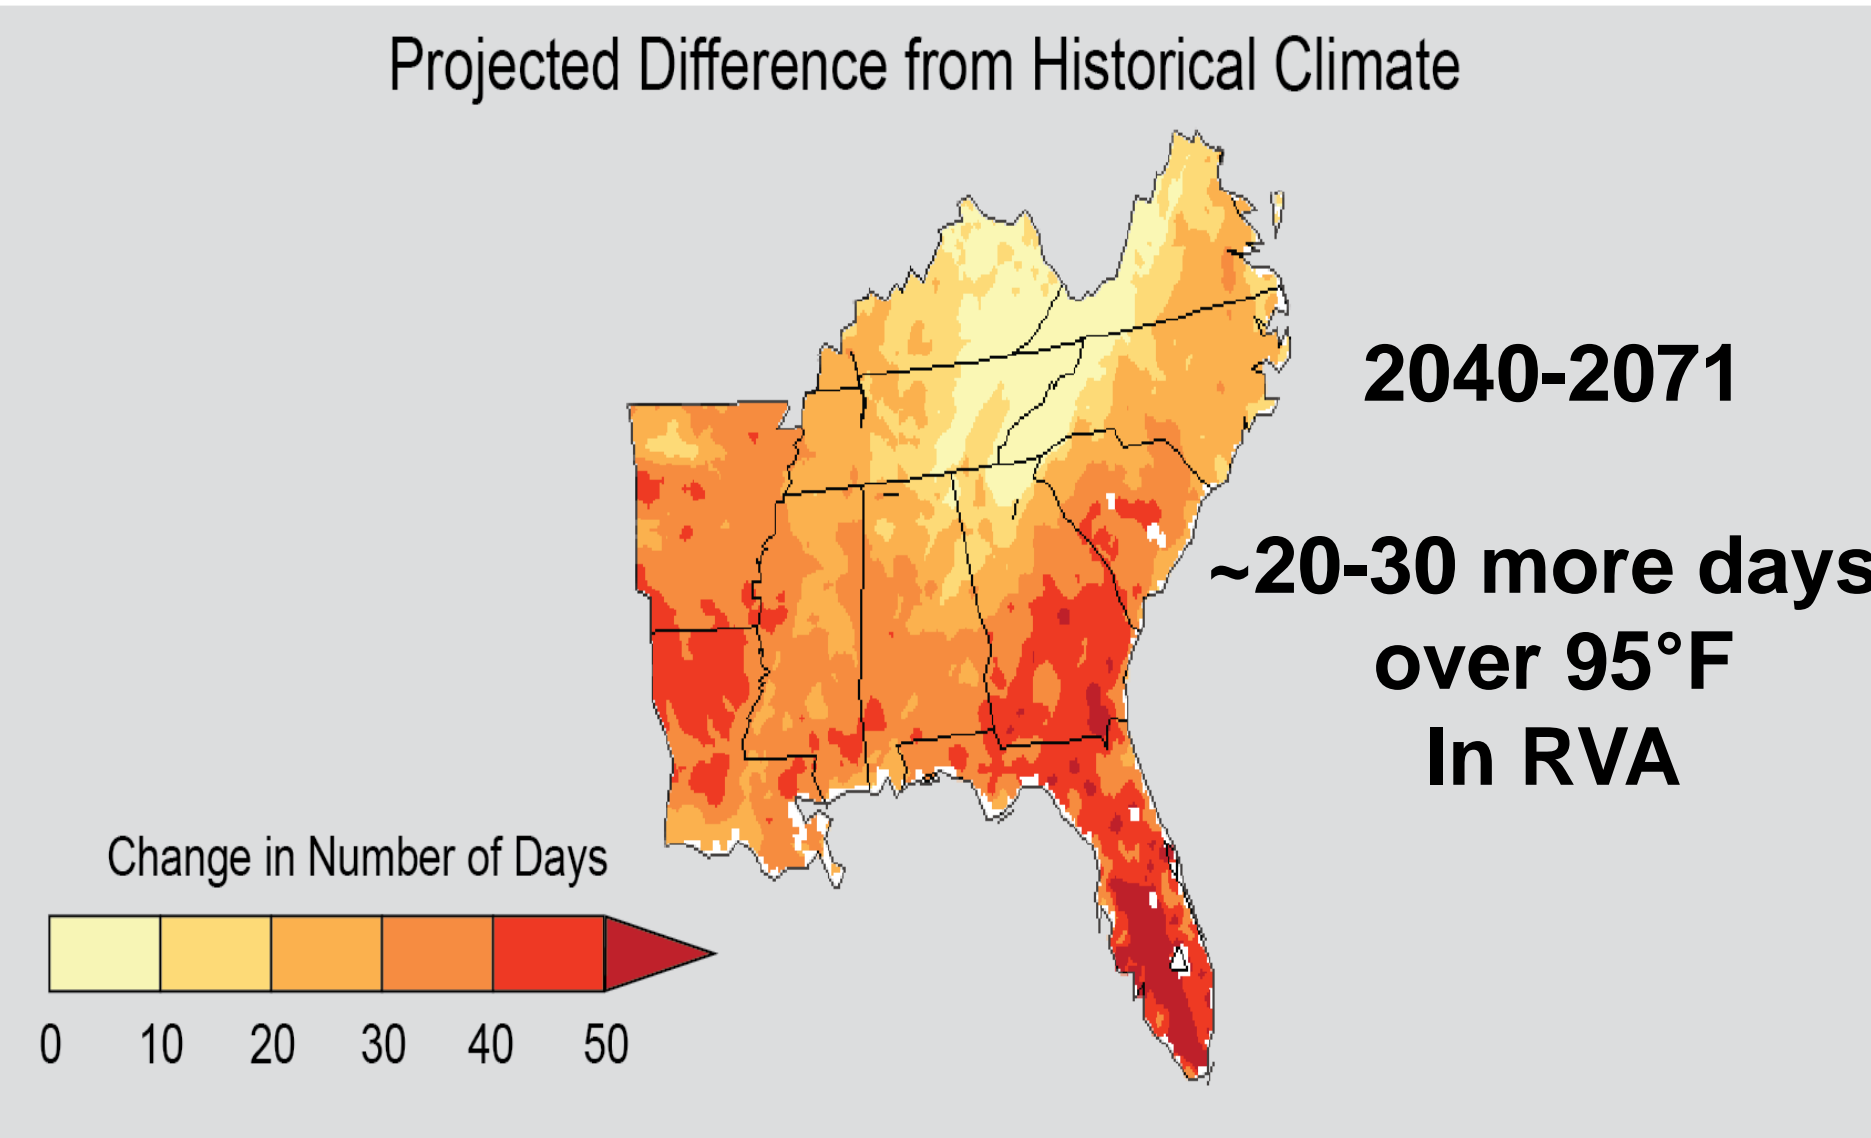

**Need to prepare for a:
hotter, wetter, sneezier and wheezier Virginia**

Heat Wave Frequency

Heat Wave Duration

Heat Wave Season

Heat Wave Intensity

Decade

Projected Change in Number of Days Over 95°F

Projected Difference from Historical Climate