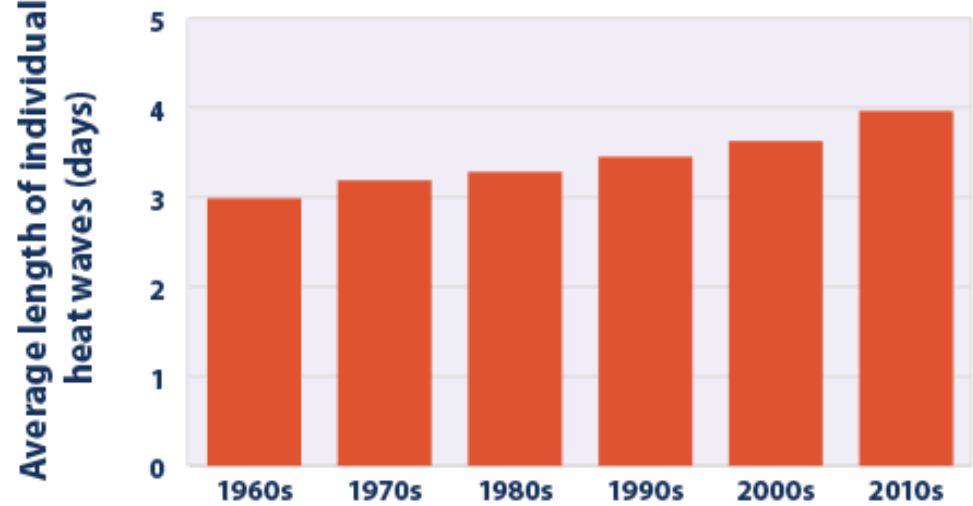

**Need to prepare for a:
hotter, wetter, sneezier and wheezier Virginia**

Heat Wave Frequency

Heat Wave Duration

Heat Wave Season

Heat Wave Intensity

Decade

Projected Change in Number of Days Over 95°F

Projected Difference from Historical Climate