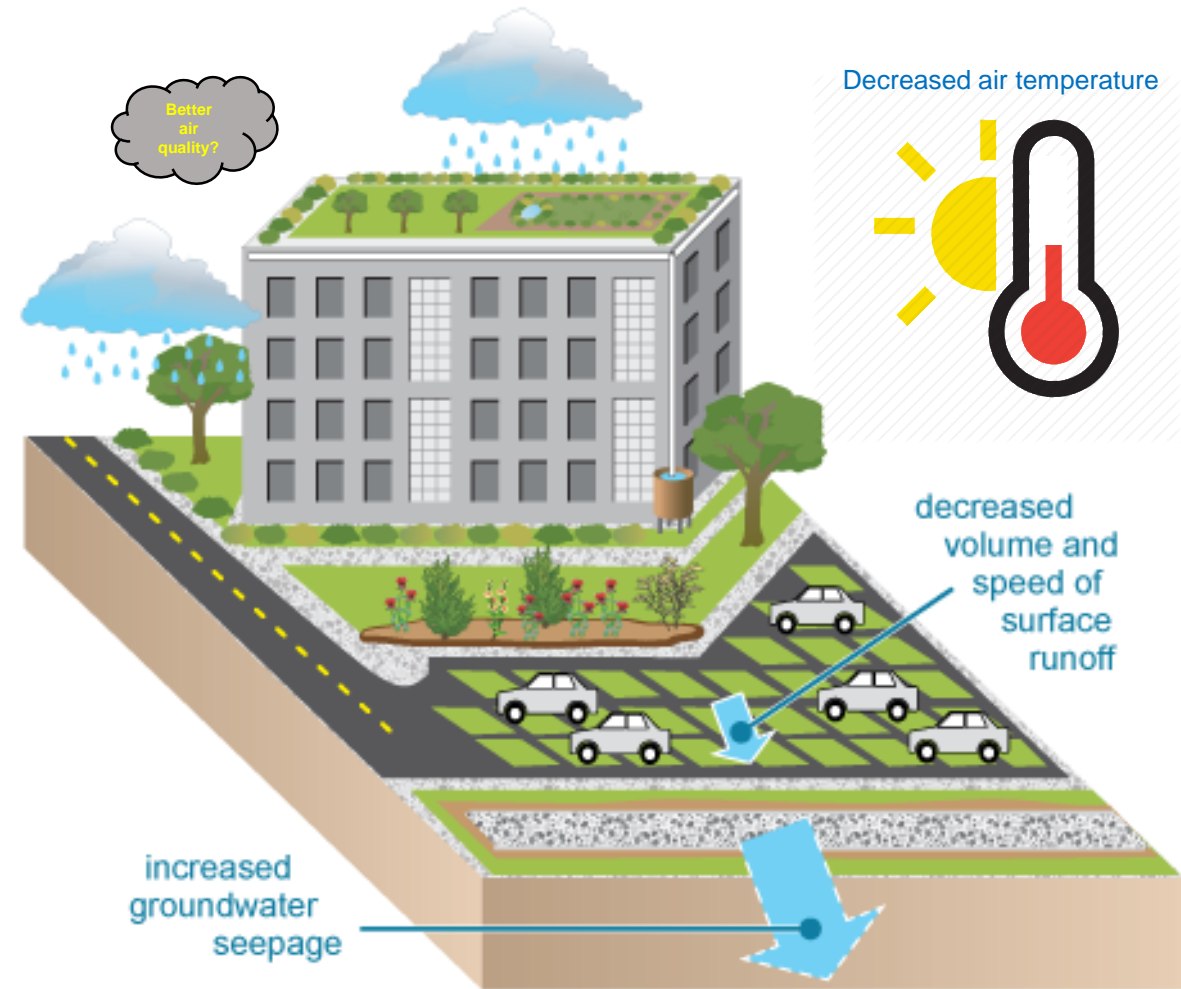

EXISTING CONDITION

IMPERVIOUS / PERVIOUS

|| TREES

BENEFITS

- REDUCE WATER RUNOFF AND PROMOTE INFILTRATION
- REDUCE THE HEAT ISLAND EFFECT

CONVERTING IMPERVIOUS TO GREEN SPACE

CREATING GREEN SPACE IN AN URBAN SETTING

EXISTING CONDITION

IMPERVIOUS / PERVIOUS

11 TREES

PROPOSED DESIGN CONDITION

IMPERVIOUS / PERVIOUS

112 TREES

BENEFITS

- REDUCE WATER RUNOFF AND PROMOTE INFILTRATION
- REDUCE THE HEAT ISLAND EFFECT

*PERCENTAGES ARE APPROXIMATE

SCIENCE MUSEUM OF VIRGINIA

JANUARY 19, 2021

The best solutions mimic nature, achieving Bay goals

Impervious surfaces

Pervious surfaces

Benefits

OF TREES IN OUR CITY