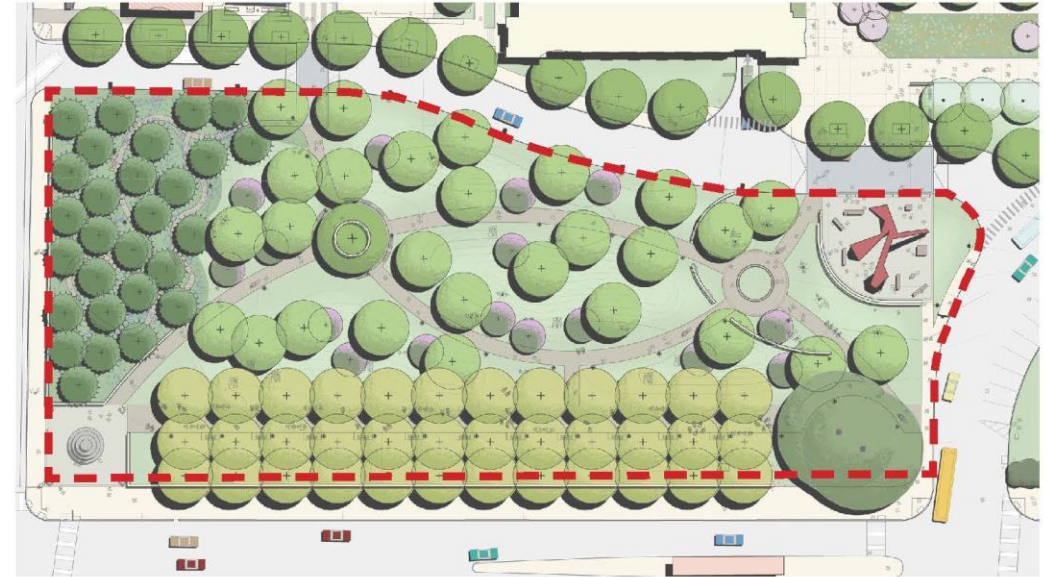

EXISTING CONDITION

IMPERVIOUS / PERVIOUS

11 TREES

PROPOSED DESIGN CONDITION

IMPERVIOUS / PERVIOUS

112 TREES

BENEFITS

- REDUCE WATER RUNOFF AND PROMOTE INFILTRATION
- REDUCE THE HEAT ISLAND EFFECT