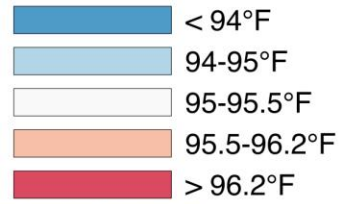

Richmond's Urban Heat Islands

Afternoon (3PM) Temperatures on July 13, 2017